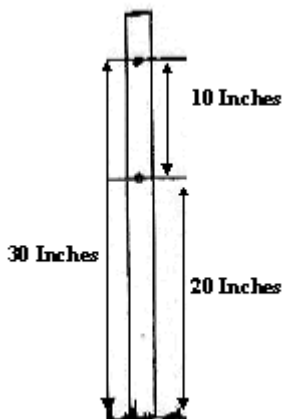

SOLID ROD POST

"The World's Strongest Power Fence Line Post"

- Rugged Permanent Fiberglass Construction

- ✓ Drives with steel post driver
- ✓ Can be driven in hard soils
- ✓ Eliminates normal shorting or grounding problems
- ✓ Withstands wildlife and snow pressures
- ✓ 30 + year life expectancy

- Unique Simple & Strong Clip Attachment for Hi-Tensile Wire

- ✓ Allows free movement of wire
- ✓ Eliminates possibility of broken insulators
- ✓ Greatly reduces maintenance

2-Wire 30"
Cross Fence

SR-48" Post

3-Wire 42"
Boundary & Cross
Fence

SR-60" Post

5-Wire 48"
Boundary Fence

SR-66" Post

**Custom lengths and hole spacing available upon request*

For Your Nearest Dealer Call:
High Country Agricultural Marketing Inc.
P.O. Box 525
Whitehall, MT 59759
1-800-777-9960
www.hcam.net