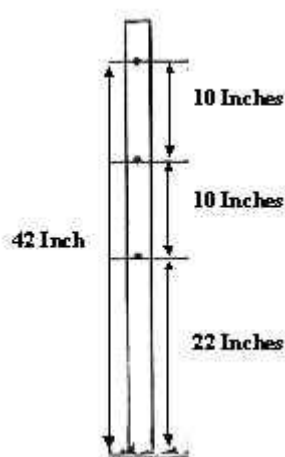

- Unique Simple & Strong Clip Attachment for Hi-Tensile Wire

- ✓ Allows free movement of wire
- ✓ Eliminates possibility of broken insulators
- ✓ Greatly reduces maintenance

2-Wire 30"
Cross Fence

SR-48" Post

3-Wire 42"
Boundary & Cross
Fence

SR-60" Post

5-Wire 48"
Boundary Fence

SR-66" Post

**Custom lengths and hole spacing available upon request*

For Your Nearest Dealer Call:
High Country Agricultural Marketing Inc.
P.O. Box 525
Whitehall, MT 59759
1-800-777-9960
www.hcam.net