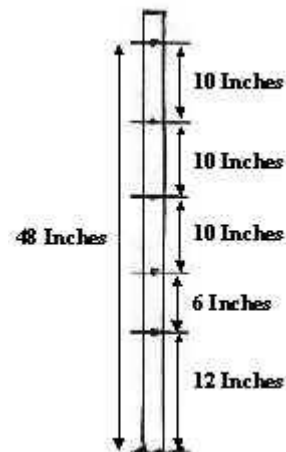

- Unique Simple & Strong Clip Attachment for Hi-Tensile Wire

- ✓ Allows free movement of wire
- ✓ Eliminates possibility of broken insulators
- ✓ Greatly reduces maintenance

2-Wire 30"
Cross Fence

SR-48" Post

3-Wire 42"
Boundary & Cross
Fence

SR-60" Post

5-Wire 48"
Boundary Fence

SR-66" Post

**Custom lengths and hole spacing available upon request*

For Your Nearest Dealer Call:
High Country Agricultural Marketing Inc.
P.O. Box 525
Whitehall, MT 59759
1-800-777-9960
www.hcam.net